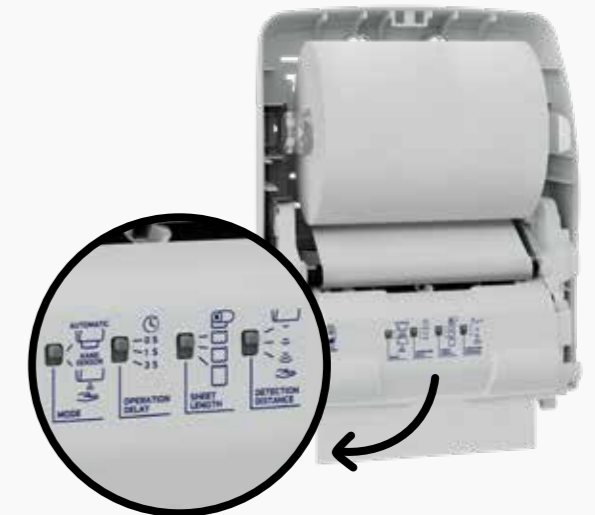

Customisation options

The control panel makes it possible to adjust:

1. 1 **Dispensing mode:**
   2 1. automatic;
   2. hand sensor.

1. **Standby time between two dispensed sheets:**
   - 0 S 0 sec;
   - 1 S 1 sec;
   - 3 S 3 sec.

1. **Sheet tear off length:**
   20 cm;
   25.5 cm;
   30.5 cm.

1. **Sensor sensitivity:**
   7.5 cm;
   10 cm;
   15 cm.